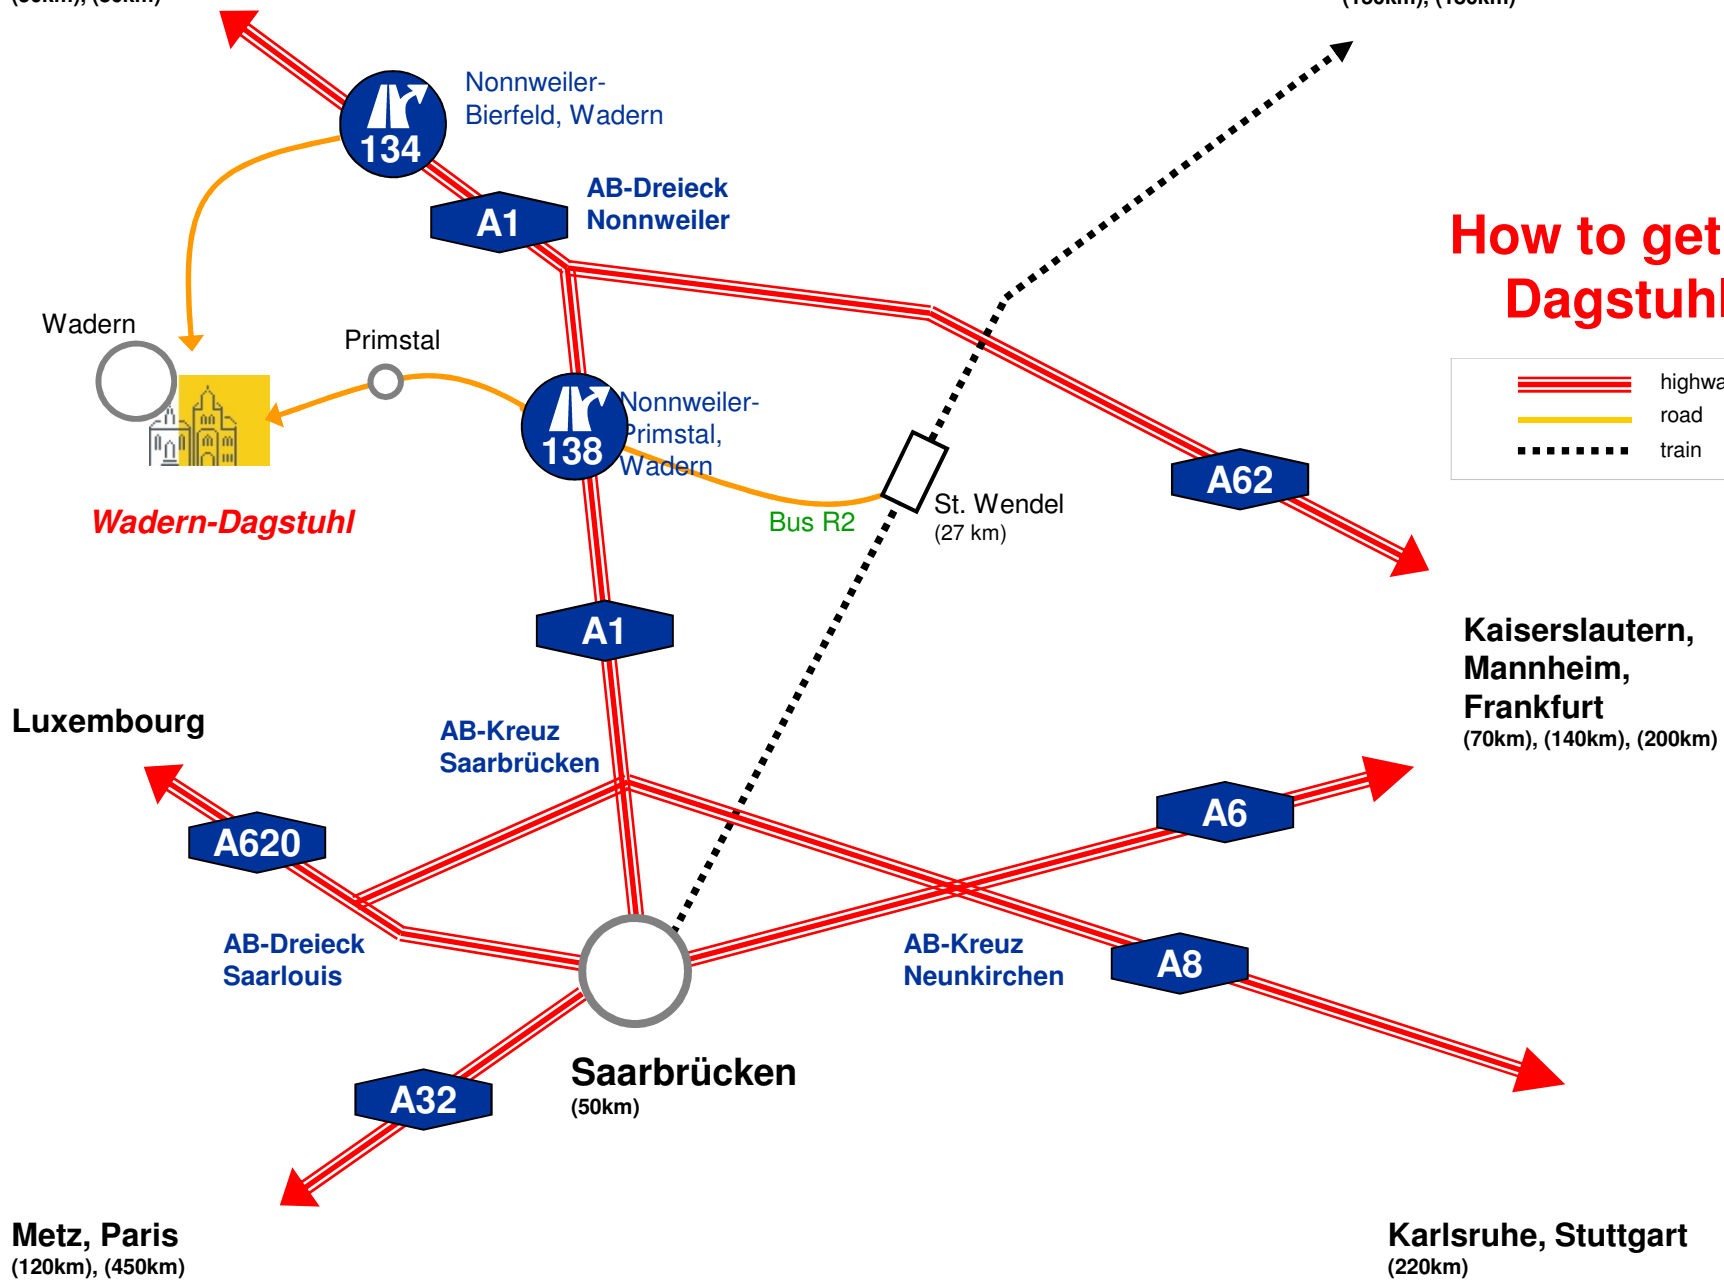

Trier, Luxembourg
(50km), (80km)

Mainz, Frankfurt Airport
(150km), (180km)

How to get to Dagstuhl

Trier, Luxembourg
(50km), (80km)

Mainz, Frankfurt Airport
(150km), (180km)

How to get to Dagstuhl