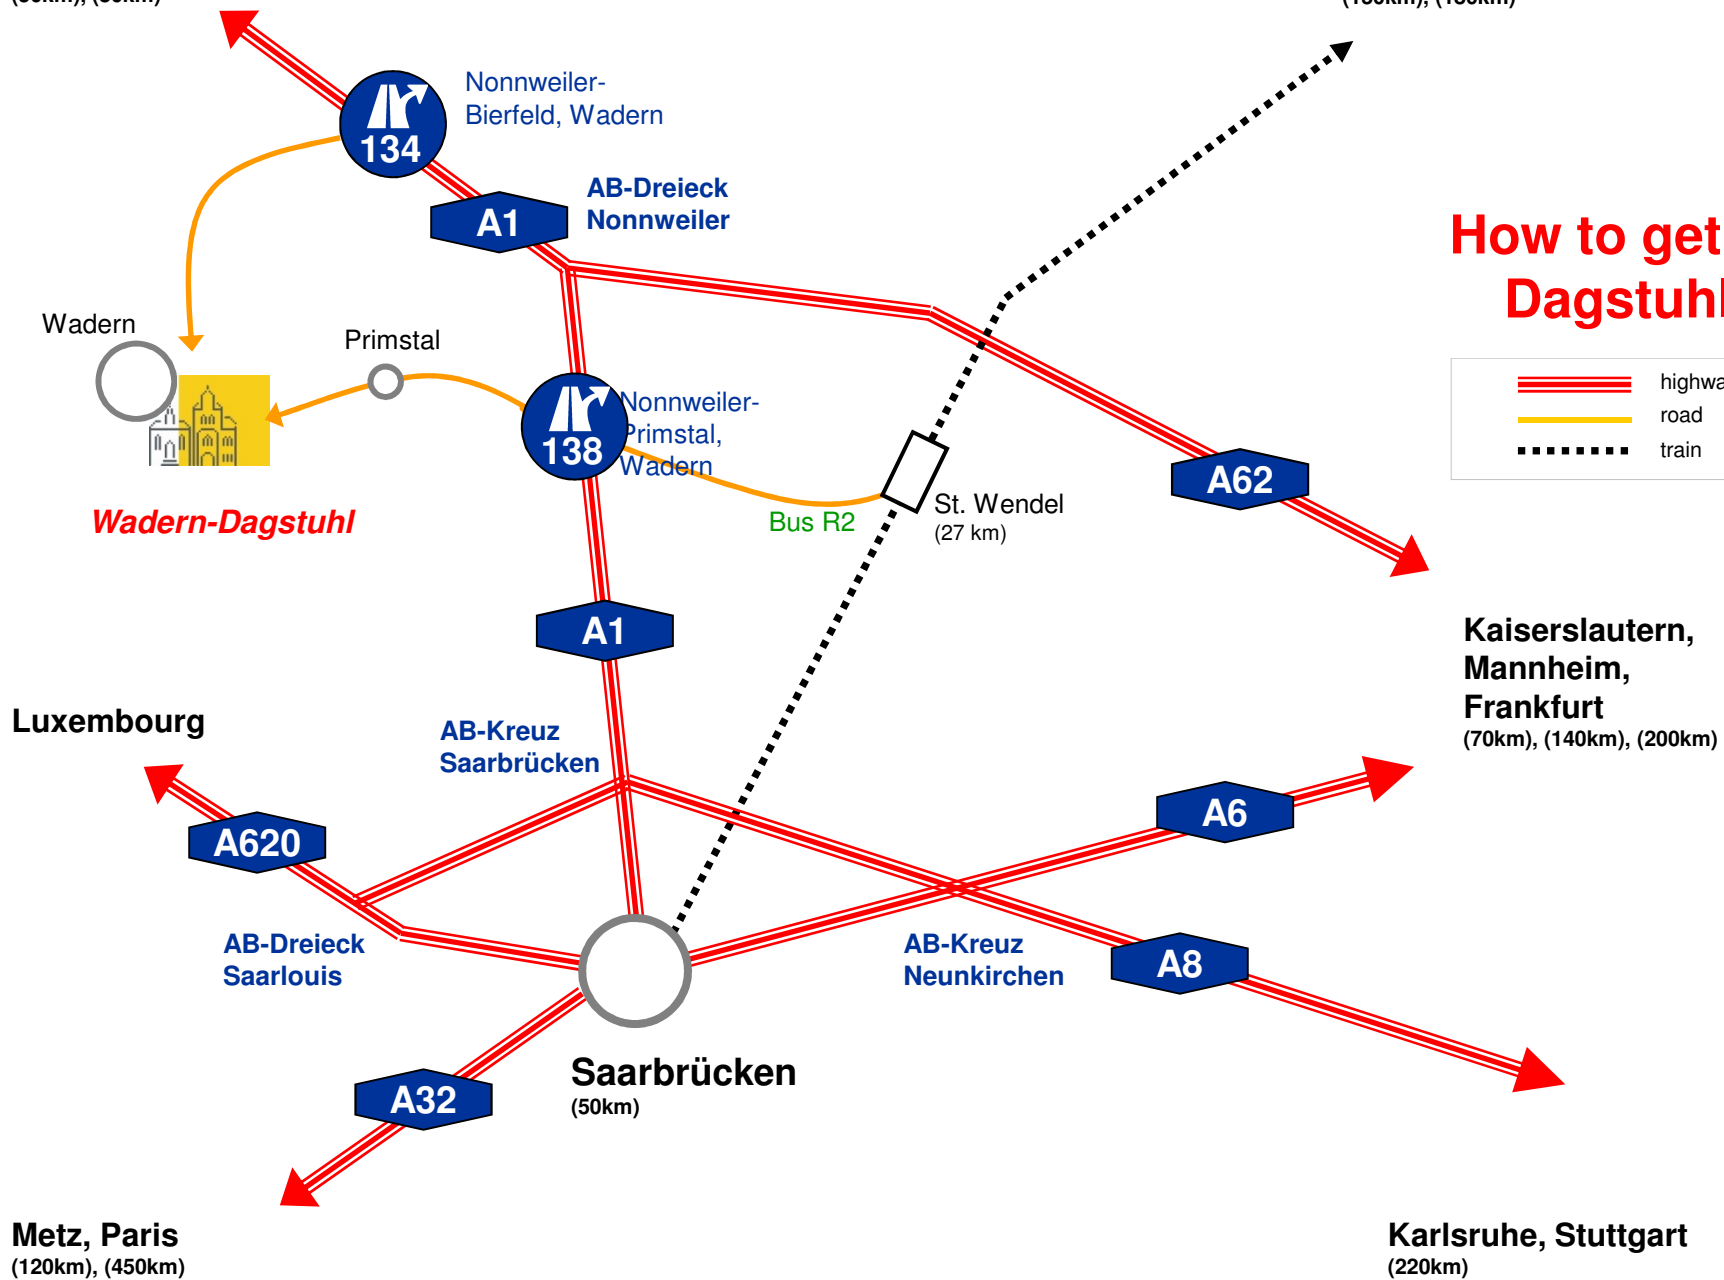

**Trier, Luxembourg**  
(50km), (80km)

**Mainz, Frankfurt Airport**  
(150km), (180km)

## How to get to Dagstuhl

**Trier, Luxembourg**  
(50km), (80km)

**Mainz, Frankfurt Airport**  
(150km), (180km)

## How to get to Dagstuhl