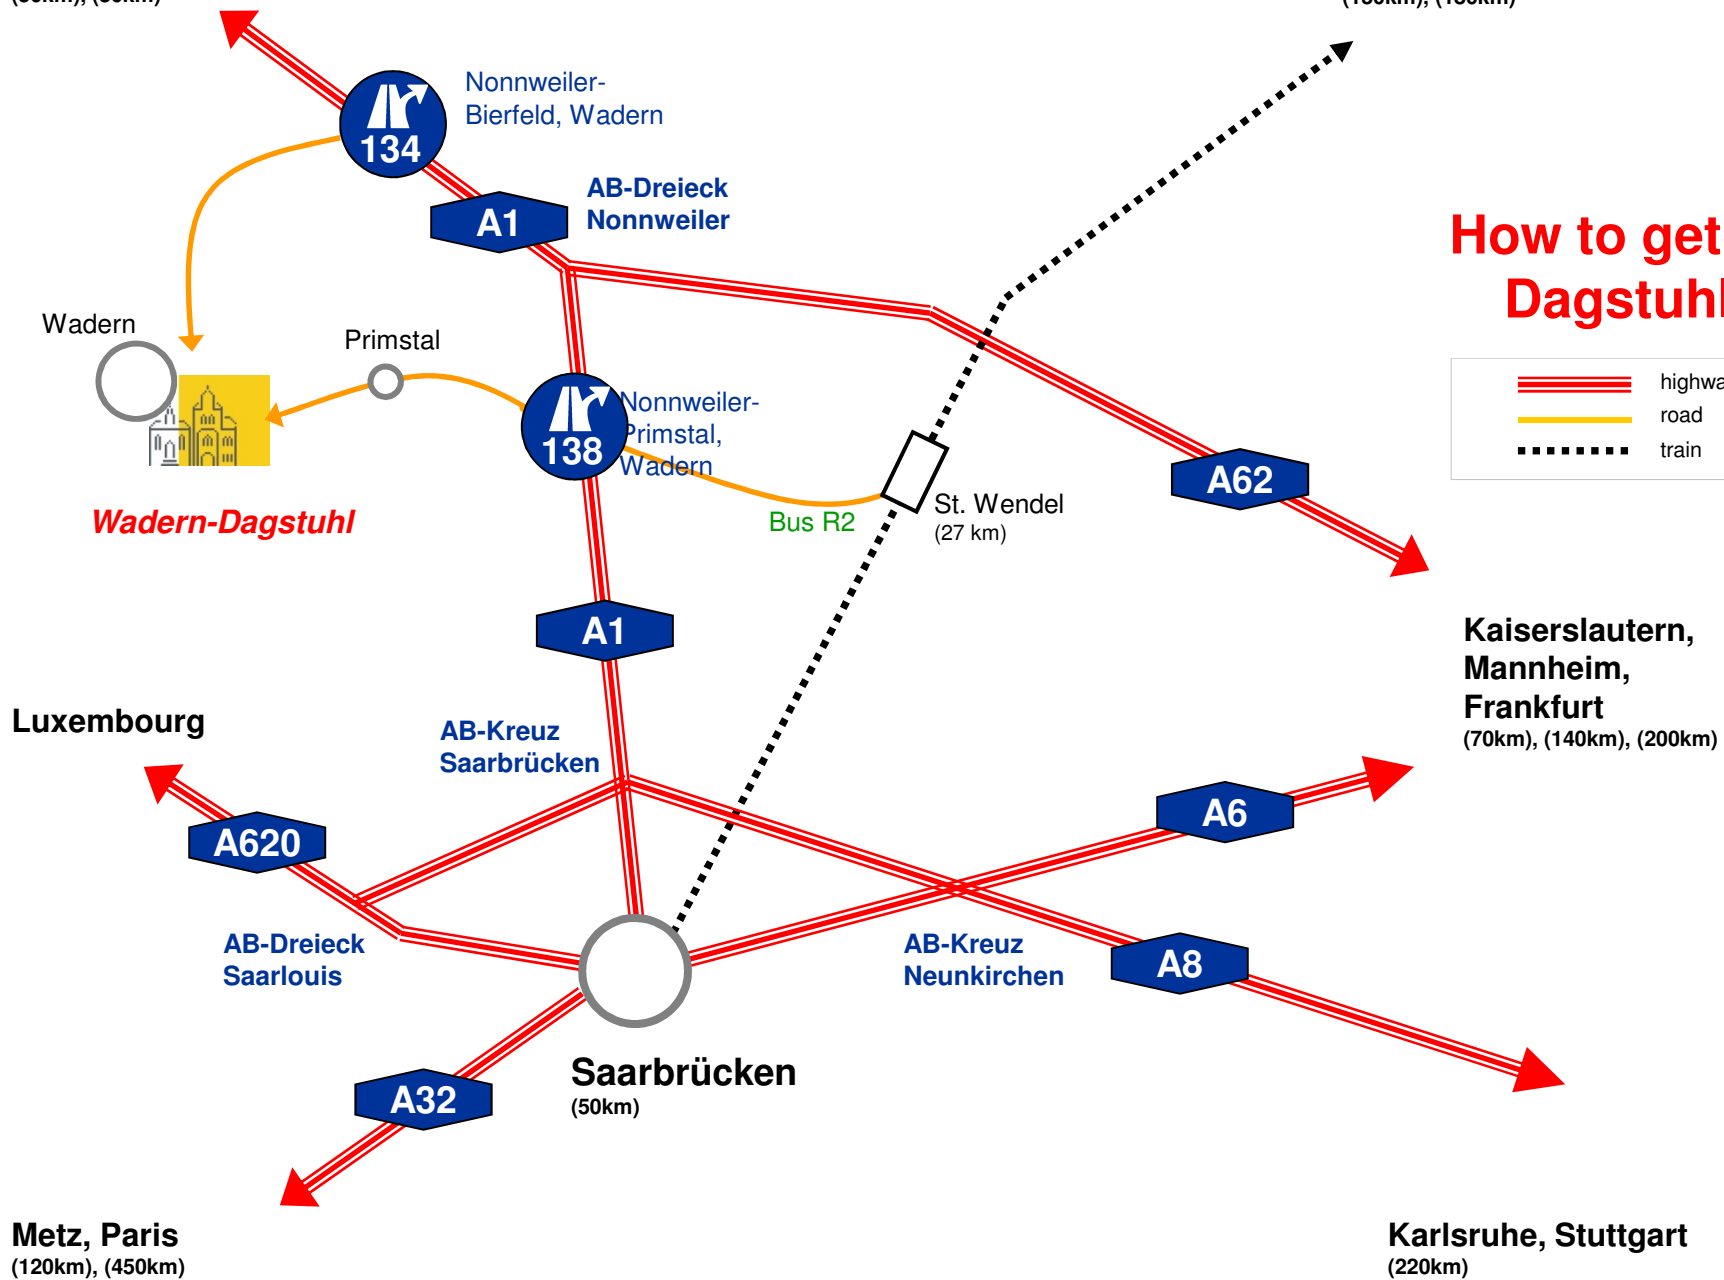

Trier, Luxembourg
(50km), (80km)

Mainz, Frankfurt Airport
(150km), (180km)

How to get to Dagstuhl

Trier, Luxembourg
(50km), (80km)

Mainz, Frankfurt Airport
(150km), (180km)

How to get to Dagstuhl